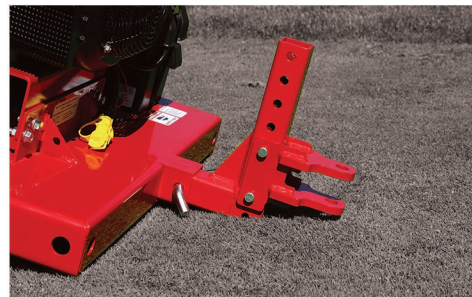

Hitch
Positions